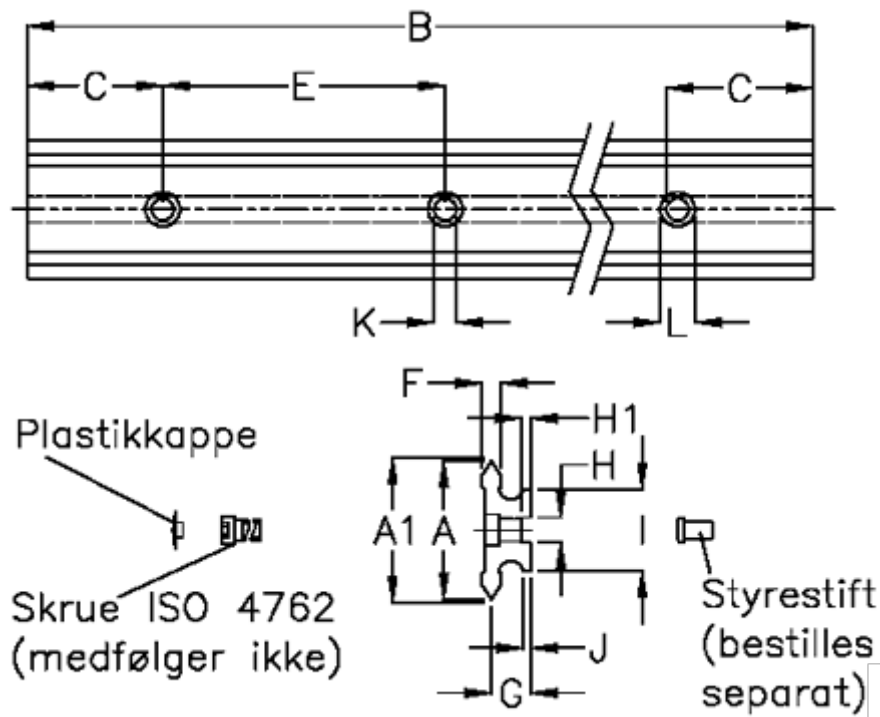

Article number: 059101986

Description: Hepco SL2 spacer slide
SS NMS12-986

Measures

A	= 12	G = 6.2	Weight kg/1000 = 440
A1	= 12.37	H = 4	
B	= 986	H1 = 1.8	
C	= 20.5	I = 8.5	
E	= 45	J = 1.7	
F	= 3.0	K = 3.5	
For bearing	= 13	L = 6 x 3	
For guide pin	= 4	M = -	